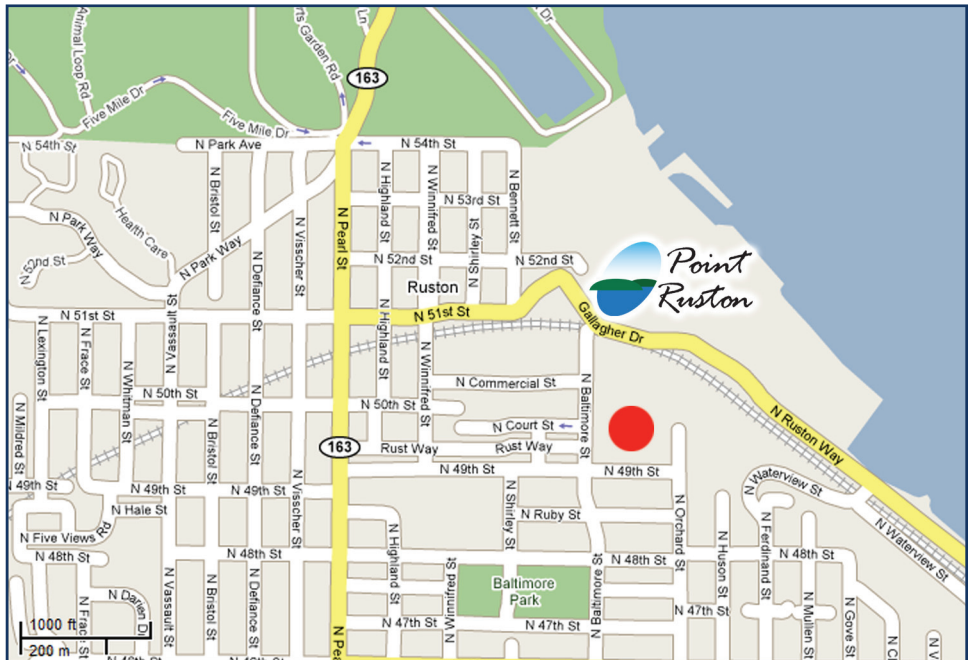

Extraordinary Views ♦ Craftsmanship ♦ Living

Driving Directions to Stack Hill, Ruston, Washington

Directions from HWY 16:

- Take the North HWY 163/Ruston exit
- Turn right onto N Pearl St/WA-163 (continue approx. 3 mi)
- Turn right at N 49th St and proceed to Stack Hill on the left

Directions from I-5:

- Take I-705 exit through downtown Tacoma
- Follow onto Schuster Parkway
- Stay left on Schuster Parkway to N Ruston Way 2.9 mi and head through the Ruston Tunnel
- Follow the sharp left turn up the hill to the 4 way stop 0.1 mi
- Turn left on Winnifred St. proceed to stop sign
- Turn left on 49th and proceed to Stack Hill on the left 0.1 mi